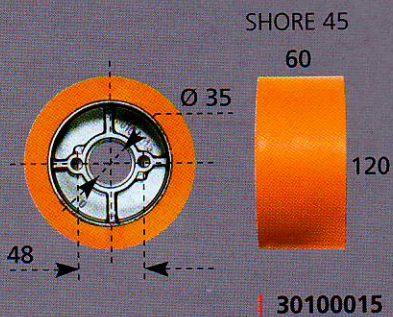

# UNIVERSALSTAND

STAND STANDARD

STAND PLUS

|  | STEFF 2034 / 2038 / 2038 CI / 2044 / 2048 / 2068 / V3 / V4 |  |  |   | STEFF 2032 HOBBY                  | STEFF 2033                     |
|--|--|--|--|---|-----------------------------------|--------------------------------|
|  | STAND STANDARD   | STAND 1050                                   | STAND PLUS                                   | STAND V                                   |                                   |                                |
|  | A 540 mm<br>B 705 mm<br>35 kg                              | A 540 mm<br>B 1050 mm<br>38,5 kg             | A 540 mm<br>B 1050 mm<br>40,5 kg             | A 860 mm<br>B 1050 mm<br>41 kg            | A 460 mm<br>B 660 mm<br>-         | A 525 mm<br>B 655 mm<br>-      |
|  | Ø 58 mm  | Ø 58 mm                                      | Ø 58 mm                                      | Ø 58 mm                                   | Ø 40 mm                           | Ø 49 mm                        |
|  | Ø 58 mm  | Ø 58 mm                                      | Ø 58 mm                                      | Ø 58 mm                                   |                                   |                                |
|  | Ø 75 mm  | Ø 75 mm                                      | Ø 75 mm                                      | Ø 75 mm                                   |                                   |                                |
|  | A 108 mm<br>B 90 mm<br>C 58 mm                             | A 108 mm<br>B 90 mm<br>C 58 mm               | A 108 mm<br>B 90 mm<br>C 58 mm               | A 108 mm<br>B 90 mm<br>C 58 mm            | A 63,8 mm<br>B 63,8 mm<br>C 40 mm | A 108 mm<br>B 90 mm<br>C 49 mm |
|  | L 800 mm<br>P 330 mm<br>H 330 mm<br>37 kg                  | L 1100 mm<br>P 330 mm<br>H 330 mm<br>41,5 kg | L 1100 mm<br>P 330 mm<br>H 330 mm<br>43,5 kg | L 110 mm<br>P 330 mm<br>H 330 mm<br>44 kg |                                   |                                |