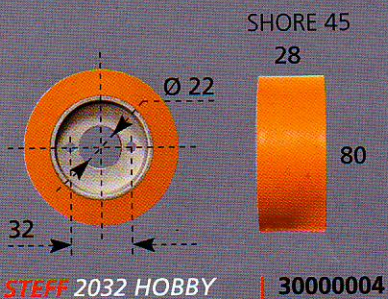

# UNIVERSALSTAND

STAND STANDARD

STAND PLUS

|  | STEFF 2034 / 2038 / 2038 CI / 2044 / 2048 / 2068 / V3 / V4 |  |  |   | STEFF 2032 HOBBY                  | STEFF 2033                     |
|--|--|--|--|---|-----------------------------------|--------------------------------|
|  | STAND STANDARD   | STAND 1050                                   | STAND PLUS                                   | STAND V                                   |                                   |                                |
|  | A 540 mm<br>B 705 mm<br>35 kg                              | A 540 mm<br>B 1050 mm<br>38,5 kg             | A 540 mm<br>B 1050 mm<br>40,5 kg             | A 860 mm<br>B 1050 mm<br>41 kg            | A 460 mm<br>B 660 mm<br>-         | A 525 mm<br>B 655 mm<br>-      |
|  | Ø 58 mm  | Ø 58 mm                                      | Ø 58 mm                                      | Ø 58 mm                                   | Ø 40 mm                           | Ø 49 mm                        |
|  | Ø 58 mm  | Ø 58 mm                                      | Ø 58 mm                                      | Ø 58 mm                                   |                                   |                                |
|  | Ø 75 mm  | Ø 75 mm                                      | Ø 75 mm                                      | Ø 75 mm                                   |                                   |                                |
|  | A 108 mm<br>B 90 mm<br>C 58 mm                             | A 108 mm<br>B 90 mm<br>C 58 mm               | A 108 mm<br>B 90 mm<br>C 58 mm               | A 108 mm<br>B 90 mm<br>C 58 mm            | A 63,8 mm<br>B 63,8 mm<br>C 40 mm | A 108 mm<br>B 90 mm<br>C 49 mm |
|  | L 800 mm<br>P 330 mm<br>H 330 mm<br>37 kg                  | L 1100 mm<br>P 330 mm<br>H 330 mm<br>41,5 kg | L 1100 mm<br>P 330 mm<br>H 330 mm<br>43,5 kg | L 110 mm<br>P 330 mm<br>H 330 mm<br>44 kg |                                   |                                |