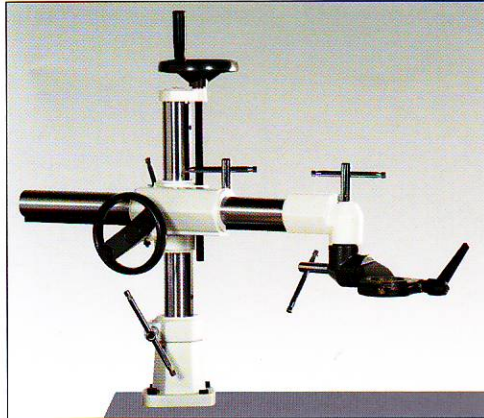

# UNIVERSALSTAND

STAND STANDARD

STAND PLUS

|  | STEFF 2034 / 2038 / 2038 CI / 2044 / 2048 / 2068 / V3 / V4 |  |  |   | STEFF 2032 HOBBY                  | STEFF 2033                     |
|--|--|--|--|---|-----------------------------------|--------------------------------|
|  | STAND STANDARD   | STAND 1050                                   | STAND PLUS                                   | STAND V                                   |                                   |                                |
|  | A 540 mm<br>B 705 mm<br>35 kg                              | A 540 mm<br>B 1050 mm<br>38,5 kg             | A 540 mm<br>B 1050 mm<br>40,5 kg             | A 860 mm<br>B 1050 mm<br>41 kg            | A 460 mm<br>B 660 mm<br>-         | A 525 mm<br>B 655 mm<br>-      |
|  | Ø 58 mm  | Ø 58 mm                                      | Ø 58 mm                                      | Ø 58 mm                                   | Ø 40 mm                           | Ø 49 mm                        |
|  | Ø 58 mm  | Ø 58 mm                                      | Ø 58 mm                                      | Ø 58 mm                                   |                                   |                                |
|  | Ø 75 mm  | Ø 75 mm                                      | Ø 75 mm                                      | Ø 75 mm                                   |                                   |                                |
|  | A 108 mm<br>B 90 mm<br>C 58 mm                             | A 108 mm<br>B 90 mm<br>C 58 mm               | A 108 mm<br>B 90 mm<br>C 58 mm               | A 108 mm<br>B 90 mm<br>C 58 mm            | A 63,8 mm<br>B 63,8 mm<br>C 40 mm | A 108 mm<br>B 90 mm<br>C 49 mm |
|  | L 800 mm<br>P 330 mm<br>H 330 mm<br>37 kg                  | L 1100 mm<br>P 330 mm<br>H 330 mm<br>41,5 kg | L 1100 mm<br>P 330 mm<br>H 330 mm<br>43,5 kg | L 110 mm<br>P 330 mm<br>H 330 mm<br>44 kg |                                   |                                |