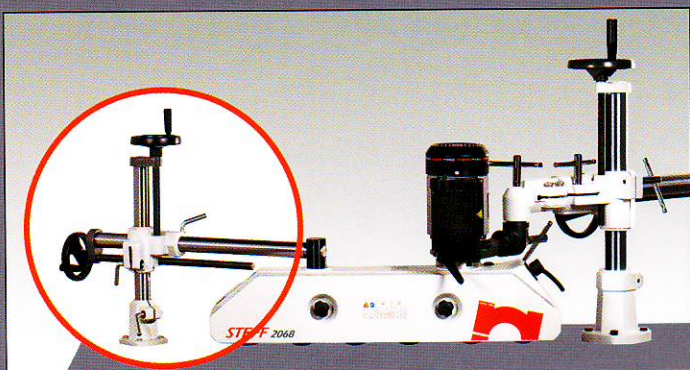

STEFF DETTAGLI / DETAILS / DÉTAILS / DETAILS / DETALLES / ДЕТАЛИ

> ACCESSORI / ACCESSORIES / ACCESSOIRES / ZUBEHOERTEILEN / OPCIONALES / АКЦЕССУАРЫ