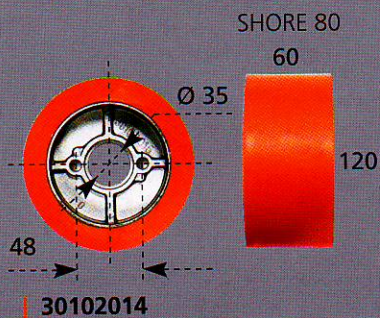

STEFF DETTAGLI / DETAILS / DÉTAILS / DETAILS / DETALLES / ДЕТАЛИ

> ACCESSORI / ACCESSORIES / ACCESSOIRES / ZUBEHOERTEILEN / OPCIONALES / АКЦЕССУАРЫ