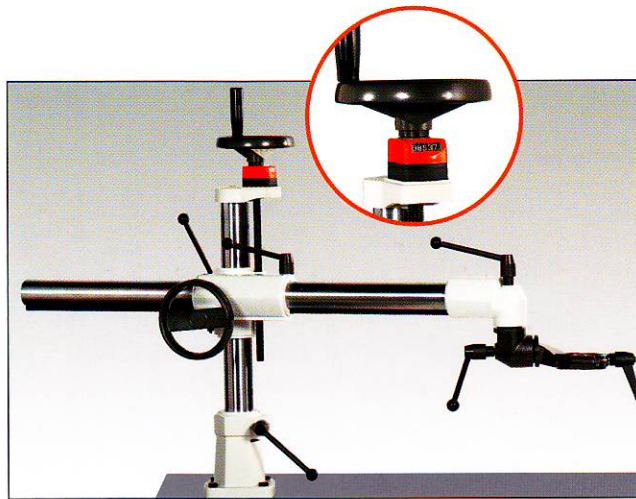

# UNIVERSALSTAND

STAND STANDARD

STAND PLUS

|  | STEFF 2034 / 2038 / 2038 CI / 2044 / 2048 / 2068 / V3 / V4 |  |  |   | STEFF 2032 HOBBY                  | STEFF 2033                     |
|--|--|--|--|---|-----------------------------------|--------------------------------|
|  | STAND STANDARD   | STAND 1050                                   | STAND PLUS                                   | STAND V                                   |                                   |                                |
|  | A 540 mm<br>B 705 mm<br>35 kg                              | A 540 mm<br>B 1050 mm<br>38,5 kg             | A 540 mm<br>B 1050 mm<br>40,5 kg             | A 860 mm<br>B 1050 mm<br>41 kg            | A 460 mm<br>B 660 mm<br>-         | A 525 mm<br>B 655 mm<br>-      |
|  | Ø 58 mm  | Ø 58 mm                                      | Ø 58 mm                                      | Ø 58 mm                                   | Ø 40 mm                           | Ø 49 mm                        |
|  | Ø 58 mm  | Ø 58 mm                                      | Ø 58 mm                                      | Ø 58 mm                                   |                                   |                                |
|  | Ø 75 mm  | Ø 75 mm                                      | Ø 75 mm                                      | Ø 75 mm                                   |                                   |                                |
|  | A 108 mm<br>B 90 mm<br>C 58 mm                             | A 108 mm<br>B 90 mm<br>C 58 mm               | A 108 mm<br>B 90 mm<br>C 58 mm               | A 108 mm<br>B 90 mm<br>C 58 mm            | A 63,8 mm<br>B 63,8 mm<br>C 40 mm | A 108 mm<br>B 90 mm<br>C 49 mm |
|  | L 800 mm<br>P 330 mm<br>H 330 mm<br>37 kg                  | L 1100 mm<br>P 330 mm<br>H 330 mm<br>41,5 kg | L 1100 mm<br>P 330 mm<br>H 330 mm<br>43,5 kg | L 110 mm<br>P 330 mm<br>H 330 mm<br>44 kg |                                   |                                |