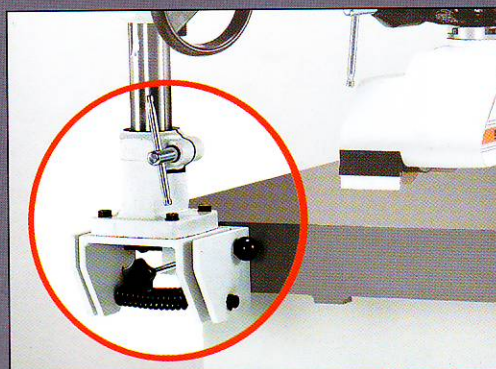

STEFF DETTAGLI / DETAILS / DÉTAILS / DETAILS / DETALLES / ДЕТАЛИ

> ACCESSORI / ACCESSORIES / ACCESSOIRES / ZUBEHOERTEILEN / OPCIONALES / АКЦЕССУАРЫ